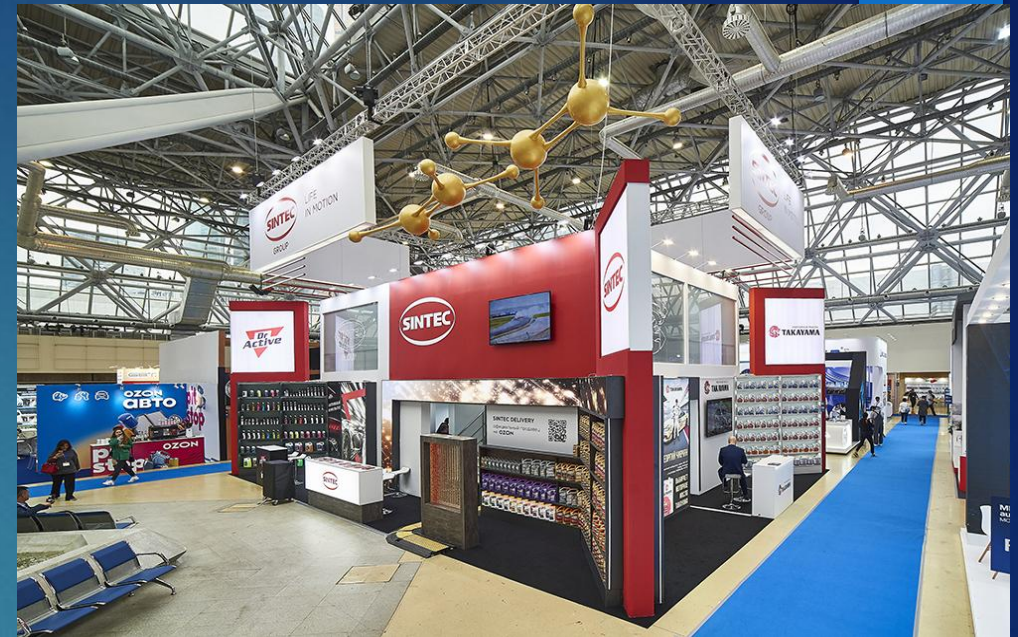

SINTEC GROUP \ MIMS RUSSIA
213 sq.m. Two-storied.