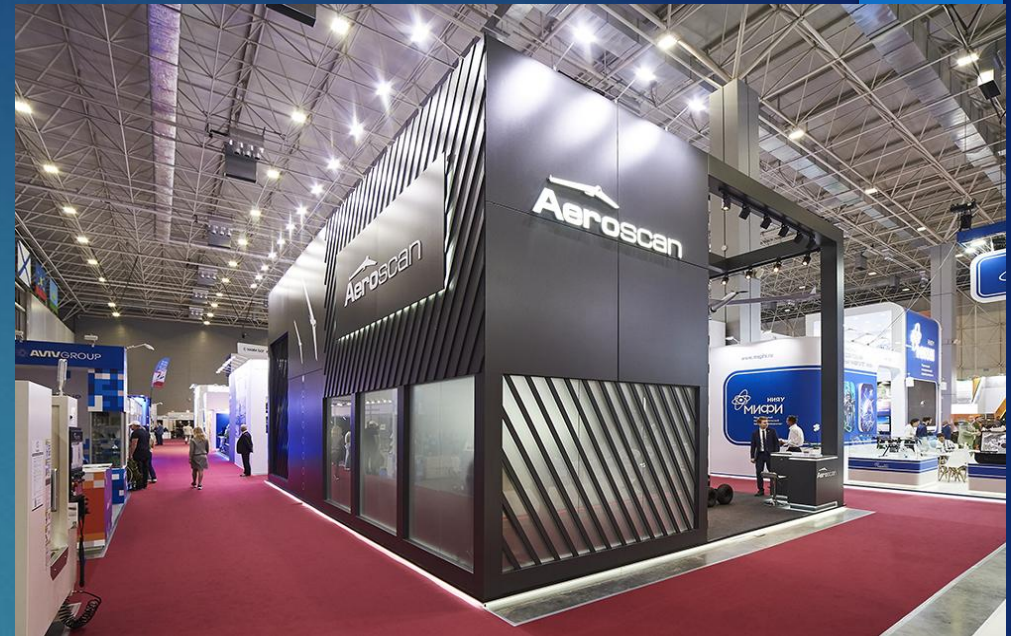

AEROSCAN \ Forum ARMY
94 sq.m.