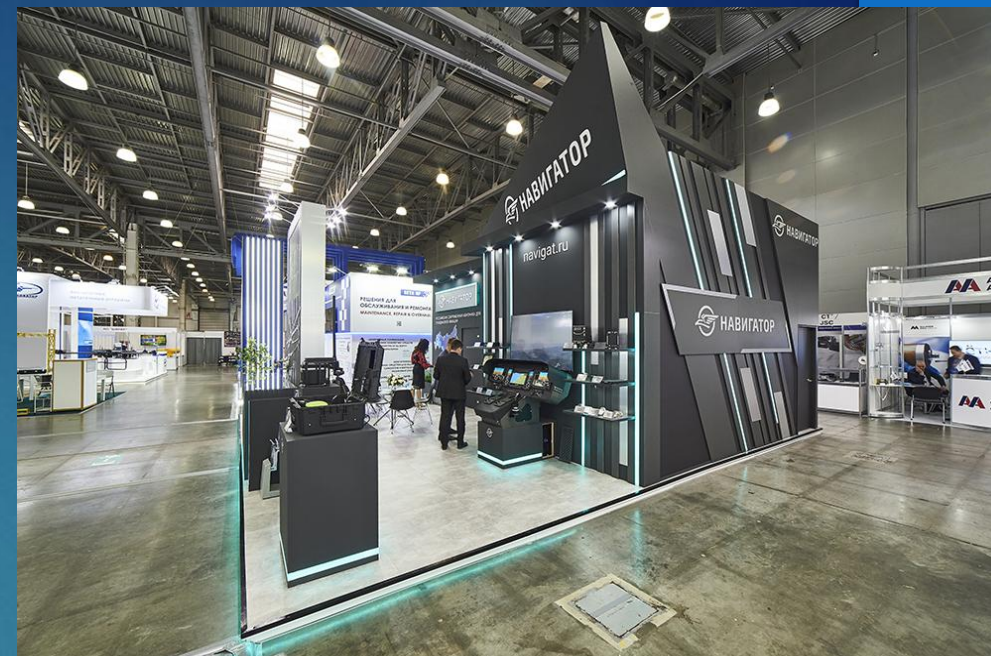

АО «НАВИГАТОР» \ HELLIRUSSIA
72 sq.m.